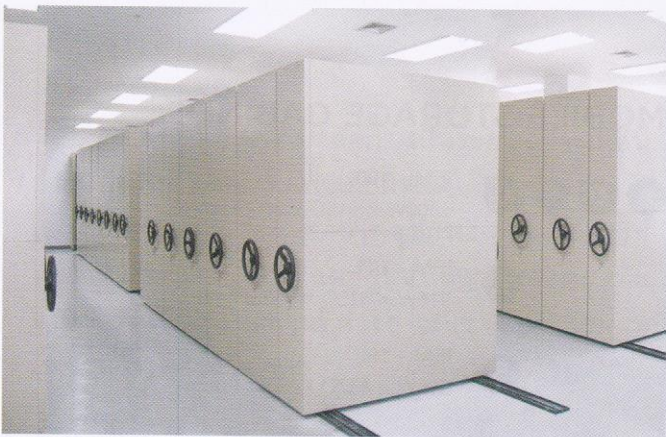

"Lucky" Compactus cabinets are mobile storage system which helps in saving space. The system is designed to suit for applications in storing a large number of items and multi-purpose usage such as documents, tools and equipment. The cabinets are strong and durable, as well as the design is attractive and modern which is suitable for use in various places such as office building, hotel, hospital, etc.

COMPACTUS

Mobile storage cabinets series 1

FILING & STORAGE

 BODY COLOR : CREAM (#180)
COLOR MAY NOT BE EXACTLY SHOWN

 RAIL COLOR : FLAT BLACK (#130)
COLOR MAY NOT BE EXACTLY SHOWN

MOBILE STORAGE CABINET

- A B C D** IEM - 100
4800W x 915D x 2006H mm.
- A** IEM - 101
916W x 915D x 1930H mm.
- B** IEM - 102
916W x 457D x 1930H mm.
- C** IEM - 103
916W x 457D x 1930H mm.
- D** IEM - 104
4800W x 25D x 76H mm.

Mobile storage cabinets series 2

Laem Chabang Port Customs Bureau ;
Mobile Storage Cabinets

Thailand Post ; Mobile Storage Cabinets

Mobile storage cabinets series 2

MOBILE SERIES 2	SIZE (W x D x H) mm.	ISOMETRIC
IEM - 200	4800 x 2136 x 2370	
IEM - 201	800 x 2136 x 2340	
IEM - 202	422 x 2136 x 2340	
IEM - 203	422 x 2136 x 2340	
IEM - 204	4800 x 168 x 25	
IEM - 300	4800 x 3136 x 2370	
IEM - 301	800 x 3136 x 2340	
IEM - 302	422 x 3136 x 2340	
IEM - 303	422 x 3136 x 2340	
IEM - 204	4800 x 168 x 25	
IEM - 400	4800 x 4181 x 2370	
IEM - 401	800 x 4181 x 2340	
IEM - 402	422 x 4181 x 2340	
IEM - 403	422 x 4181 x 2340	
IEM - 204	4800 x 168 x 25	
IEM - 500	4800 x 5181 x 2370	
IEM - 501	800 x 5181 x 2340	
IEM - 502	422 x 5181 x 2340	
IEM - 503	422 x 5181 x 2340	
IEM - 204	4800 x 168 x 25	
IEM - 600	4800 x 6181 x 2370	
IEM - 601	800 x 6181 x 2340	
IEM - 602	422 x 6181 x 2340	
IEM - 603	422 x 6181 x 2340	
IEM - 204	4800 x 168 x 25	