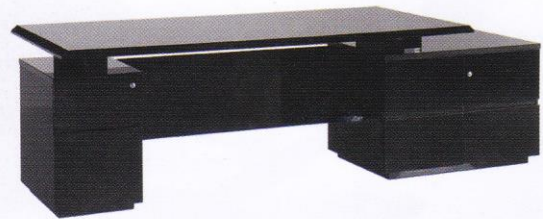

Executive desks are specially designed with elegance and a wide range of applications which reflect the outstanding personality of executives.

DESKS

Executive Desk

TYPE A

- EXT A - 90180 1800W x 900D x 750H mm.
- EXT A - 90200 2000W x 900D x 750H mm.
- EXT A - 90240 2400W x 900D x 750H mm.

TYPE B

- EXT B - 90180 2250W x 900D x 750H mm.
- EXT B - 90200 2450W x 900D x 750H mm.
- EXT B - 90240 2850W x 900D x 750H mm.

TYPE C

- EXT C - 90180 2250W x 900D x 750H mm.
- EXT C - 90200 2450W x 900D x 750H mm.
- EXT C - 90240 2850W x 900D x 750H mm.

TYPE D

- EXT D - 90180 1800W x 1500D x 750H mm.
- EXT D - 90200 2000W x 1500D x 750H mm.
- EXT D - 90240 2400W x 1500D x 750H mm.

TYPE E

- EXT E - 90180 1800W x 1800D x 750H mm.
- EXT E - 90200 2000W x 1800D x 750H mm.
- EXT E - 90240 2400W x 1800D x 750H mm.

-  WORK TOP COLOR : BLACK HI-GROSSED
COLOR MAY NOT BE EXACTLY SHOWN
-  BODY : HIGH PRESSURE LIMINATE (HPL)
COLOR MAY NOT BE EXACTLY SHOWN