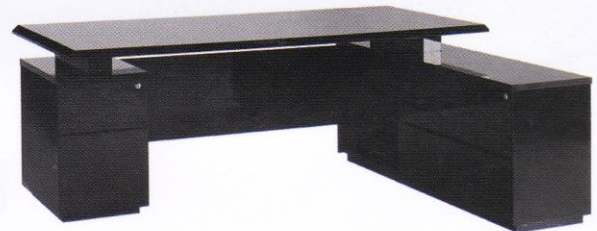

Executive desks are specially designed with elegance and a wide range of applications which reflect the outstanding personality of executives.

DESKS

Executive Desk

TYPE A

- EXT A - 90180 1800W x 900D x 750H mm.
- EXT A - 90200 2000W x 900D x 750H mm.
- EXT A - 90240 2400W x 900D x 750H mm.

TYPE B

- EXT B - 90180 2250W x 900D x 750H mm.
- EXT B - 90200 2450W x 900D x 750H mm.
- EXT B - 90240 2850W x 900D x 750H mm.

TYPE C

- EXT C - 90180 2250W x 900D x 750H mm.
- EXT C - 90200 2450W x 900D x 750H mm.
- EXT C - 90240 2850W x 900D x 750H mm.

TYPE D

- EXT D - 90180 1800W x 1500D x 750H mm.
- EXT D - 90200 2000W x 1500D x 750H mm.
- EXT D - 90240 2400W x 1500D x 750H mm.

TYPE E

- EXT E - 90180 1800W x 1800D x 750H mm.
- EXT E - 90200 2000W x 1800D x 750H mm.
- EXT E - 90240 2400W x 1800D x 750H mm.

-  WORK TOP COLOR : BLACK HI-GROSSED
COLOR MAY NOT BE EXACTLY SHOWN
-  BODY : HIGH PRESSURE LIMINATE (HPL)
COLOR MAY NOT BE EXACTLY SHOWN