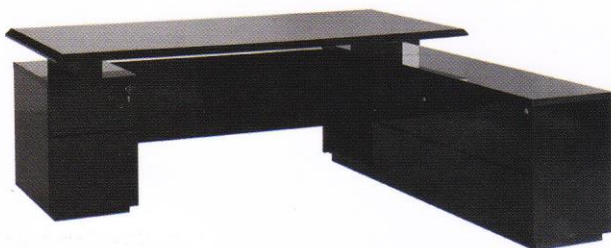

Executive desks are specially designed with elegance and a wide range of applications which reflect the outstanding personality of executives.

DESKS

Executive Desk

TYPE A

- EXT A - 90180 1800W x 900D x 750H mm.
- EXT A - 90200 2000W x 900D x 750H mm.
- EXT A - 90240 2400W x 900D x 750H mm.

TYPE B

- EXT B - 90180 2250W x 900D x 750H mm.
- EXT B - 90200 2450W x 900D x 750H mm.
- EXT B - 90240 2850W x 900D x 750H mm.

TYPE C

- EXT C - 90180 2250W x 900D x 750H mm.
- EXT C - 90200 2450W x 900D x 750H mm.
- EXT C - 90240 2850W x 900D x 750H mm.

TYPE D

- EXT D - 90180 1800W x 1500D x 750H mm.
- EXT D - 90200 2000W x 1500D x 750H mm.
- EXT D - 90240 2400W x 1500D x 750H mm.

TYPE E

- EXT E - 90180 1800W x 1800D x 750H mm.
- EXT E - 90200 2000W x 1800D x 750H mm.
- EXT E - 90240 2400W x 1800D x 750H mm.

-  WORK TOP COLOR : BLACK HI-GROSSED
COLOR MAY NOT BE EXACTLY SHOWN
-  BODY : HIGH PRESSURE LIMINATE (HPL)
COLOR MAY NOT BE EXACTLY SHOWN