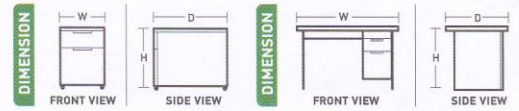

Executive desks are specially designed with elegance and a wide range of applications which reflect the outstanding personality of executives.

DESKS

Executive Desk

TYPE A

- EXT A - 90180 1800W x 900D x 750H mm.
- EXT A - 90200 2000W x 900D x 750H mm.
- EXT A - 90240 2400W x 900D x 750H mm.

TYPE B

- EXT B - 90180 2250W x 900D x 750H mm.
- EXT B - 90200 2450W x 900D x 750H mm.
- EXT B - 90240 2850W x 900D x 750H mm.

TYPE C

- EXT C - 90180 2250W x 900D x 750H mm.
- EXT C - 90200 2450W x 900D x 750H mm.
- EXT C - 90240 2850W x 900D x 750H mm.

TYPE D

- EXT D - 90180 1800W x 1500D x 750H mm.
- EXT D - 90200 2000W x 1500D x 750H mm.
- EXT D - 90240 2400W x 1500D x 750H mm.

TYPE E

- EXT E - 90180 1800W x 1800D x 750H mm.
- EXT E - 90200 2000W x 1800D x 750H mm.
- EXT E - 90240 2400W x 1800D x 750H mm.